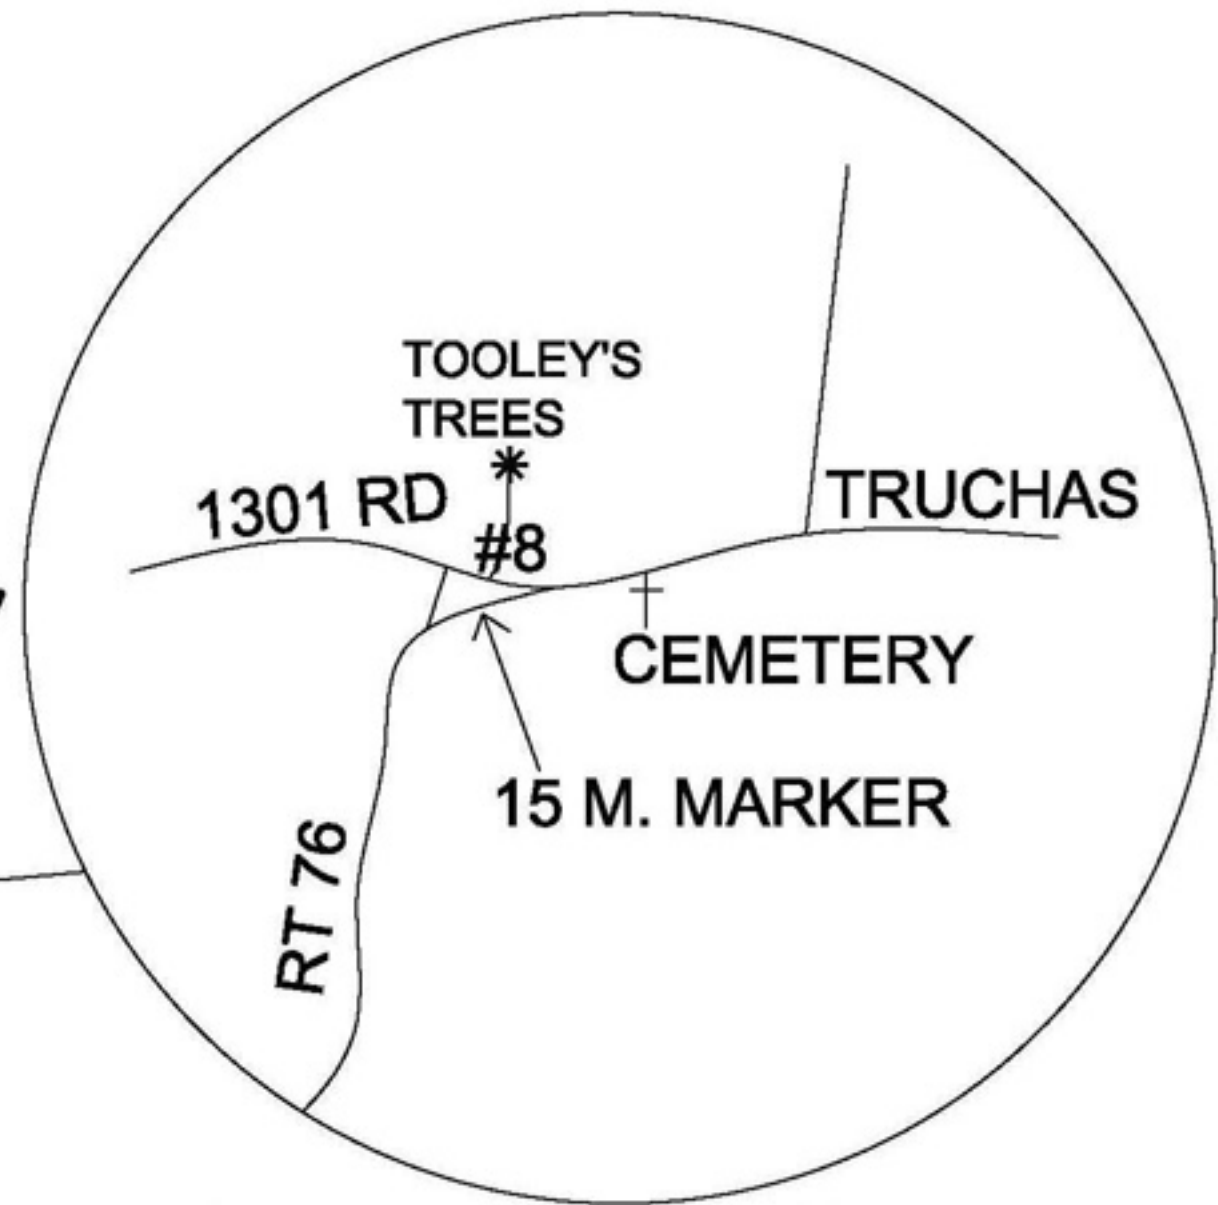

MAP NOT TO SCALE

At the 15 mile marker on Rt. 76, just west of the cemetery, turn on dirt road (1301 rd.)  
 Look for Tooley's Trees sign and gate #8 @200 yards from Rt. 76.  
 If you go more than 1/4 m. on dirt rd., you've missed it.